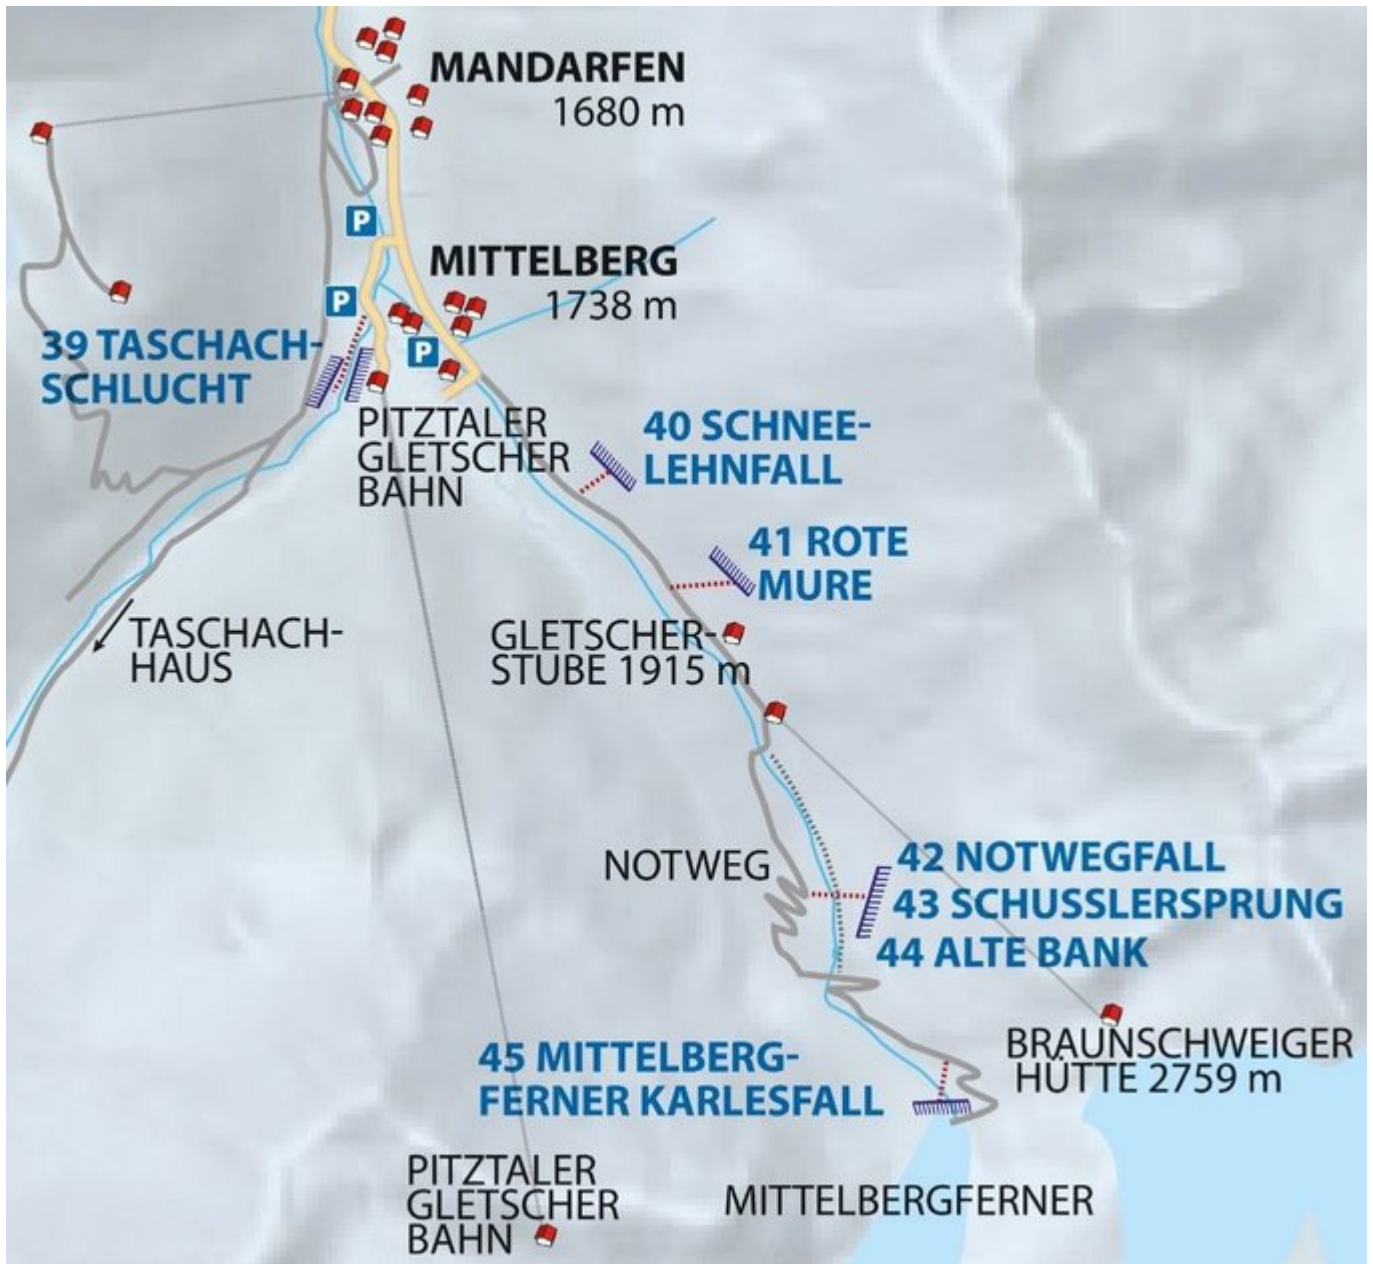

PITZTAL  
MITTELBERG / ROTE MURE

# ROTE MURE

---

Nr.	Name	Grad	Länge
	Rote Mure	WI 5-	100 m

---

## Climbers Paradise Tirol

Climbing and boulder in Tirol online - 15 tourist regions and more than 1.000 climbing possibilities on Climber's Paradise Tirol. All topos in print quality, including detailed information about grades, access and safety.