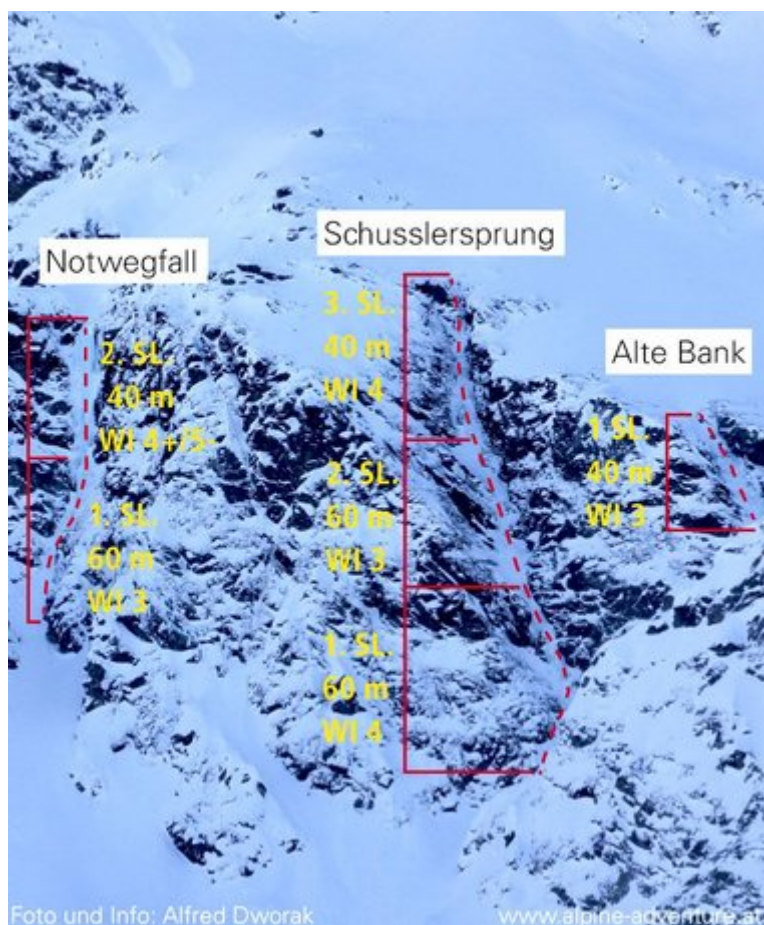

## PITZTAL - MITTELBERG / NOTWEGFALL SEKTOR NOTFALLWEG

Nr.	Name	Grad	Länge
	Notwegfall	WI 5-	100 m
	Alte Bank	WI 3	40 m
	Schusslersprung	WI 4	160 m

Climbers Paradise Tirol

Climbing and boulder in Tirol online - 15 tourist regions and more than 1.000 climbing possibilities on Climber's Paradise Tirol. All topos in print quality, including detailed information about grades, access and safety.