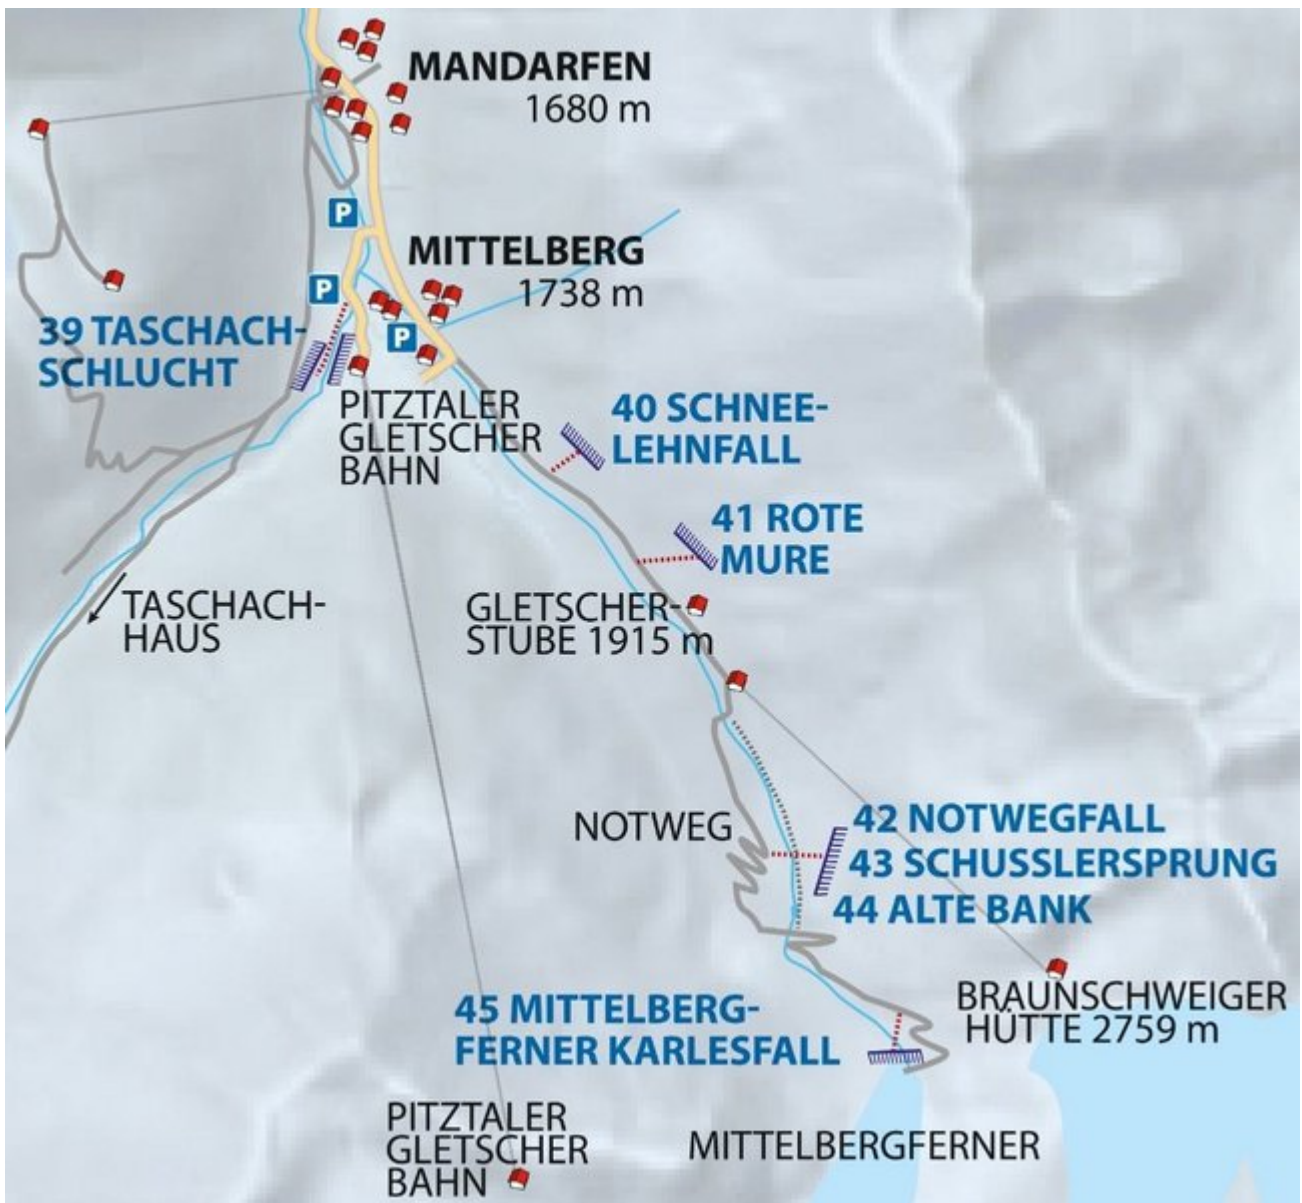

PITZTAL
MITTELBERG / NOTWEGFALL

NOTFALLWEG

Nr.	Name	Grad	Länge
	Notwegfall	WI 5-	100 m
	Alte Bank	WI 3	40 m
	Schusslersprung	WI 4	160 m

Climbers Paradise Tirol

Climbing and boulder in Tirol online - 15 tourist regions and more than 1.000 climbing possibilities on Climber's Paradise Tirol. All topos in print quality, including detailed information about grades, access and safety.