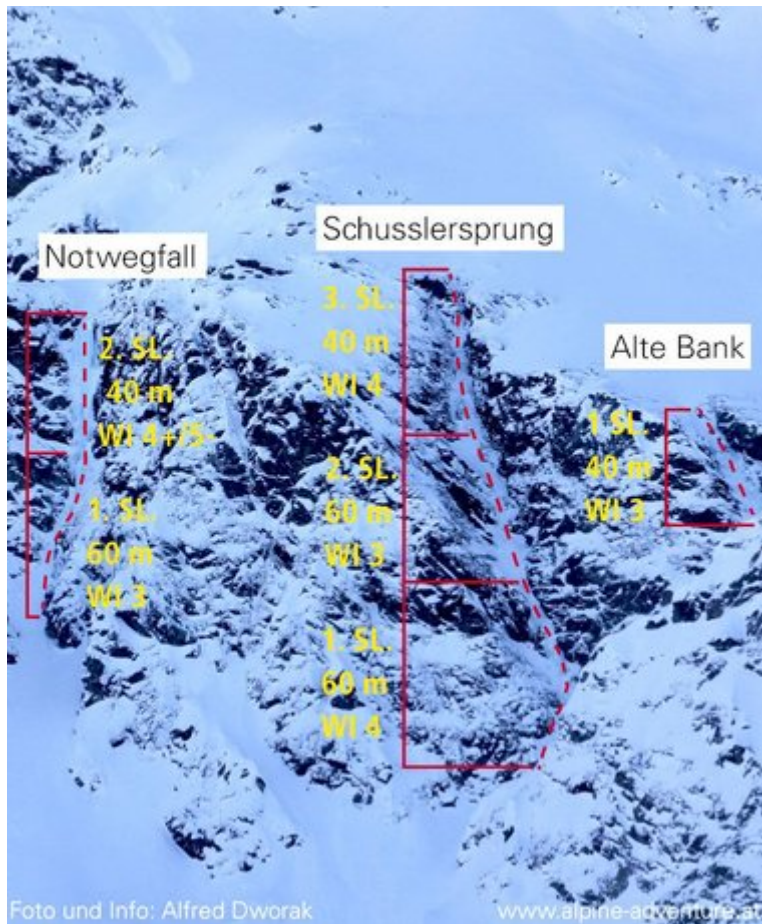

PITZTAL
MITTELBERG / NOTWEGFALL

NOTFALLWEG

Nr.	Name	Grad	Länge
	Notwegfall	WI 5-	100 m
	Alte Bank	WI 3	40 m
	Schusslersprung	WI 4	160 m

Climbers Paradise Tirol

Climbing and boulder in Tirol online - 15 tourist regions and more than 1.000 climbing possibilities on Climber's Paradise Tirol. All topos in print quality, including detailed information about grades, access and safety.