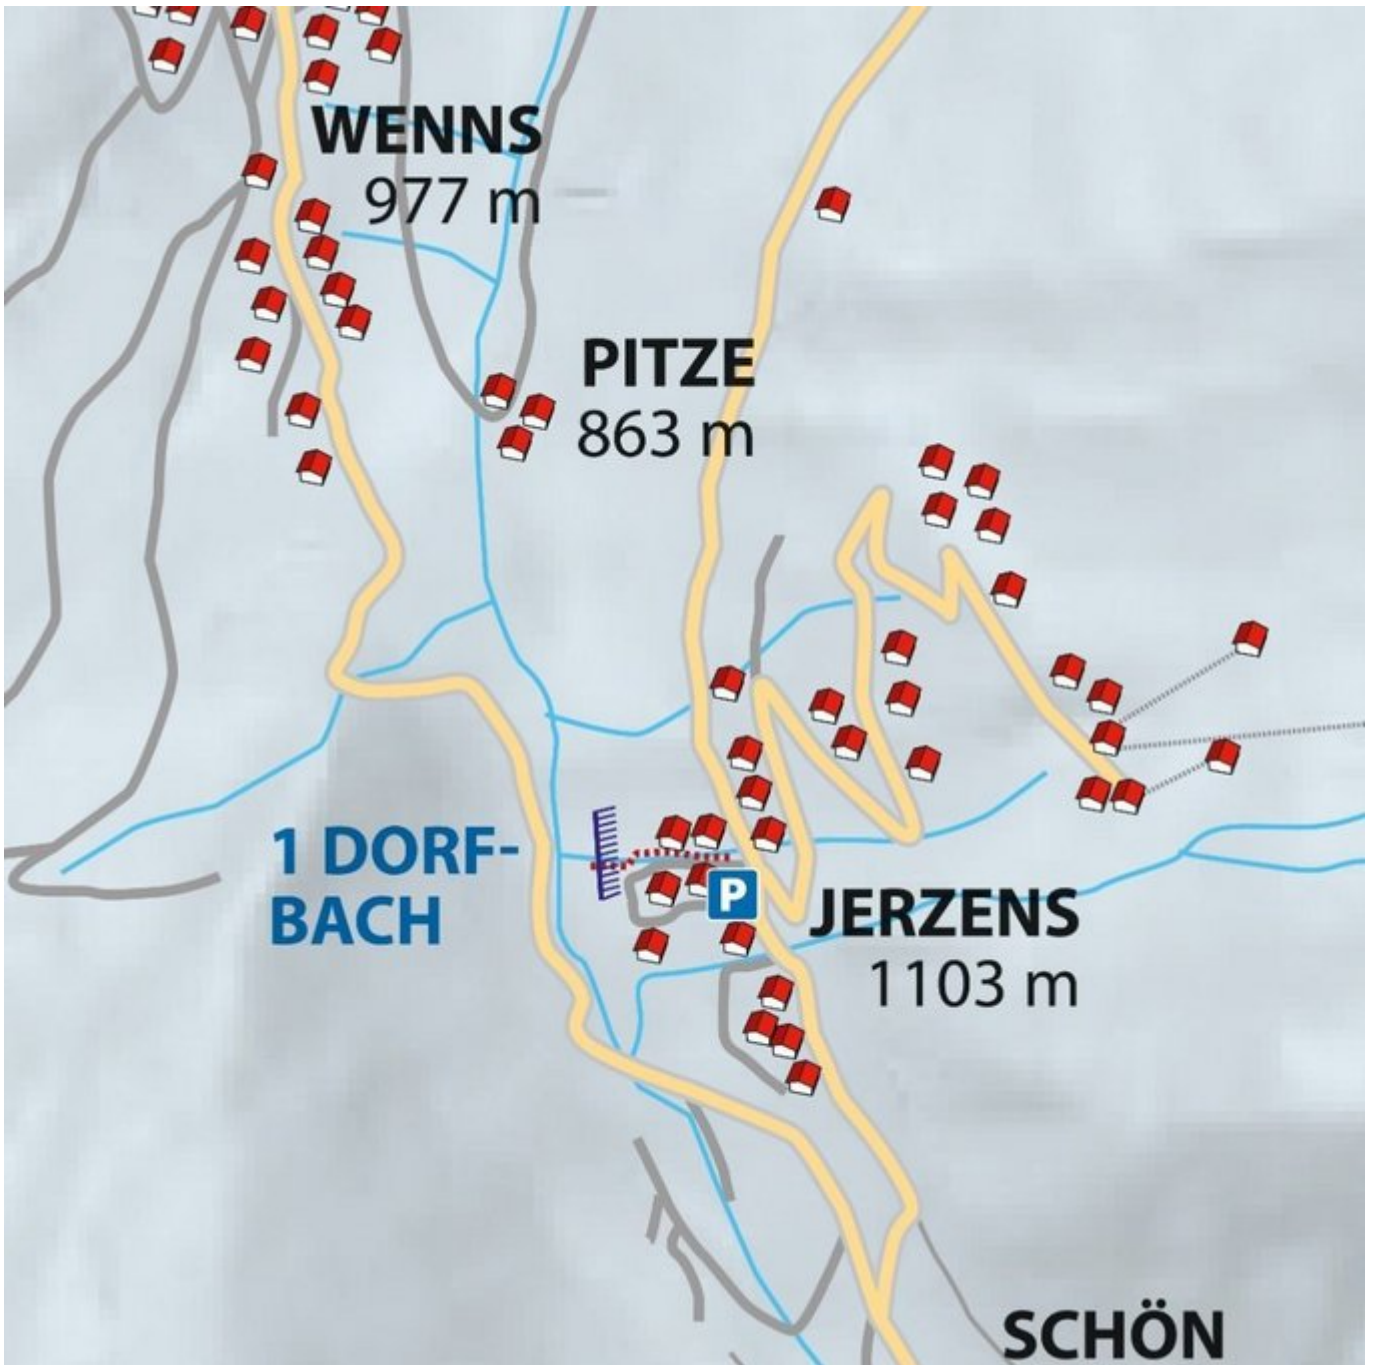

PITZTAL
JERZENS / DORFBACH JERZENS

DORFBACH JERZENS

Nr.	Name	Grad	Länge
	Dorfbach Jerzens	WI 3	90 m

Climbers Paradise Tirol

Climbing and boulder in Tirol online - 15 tourist regions and more than 1.000 climbing possibilities on Climber's Paradise Tirol. All topos in print quality, including detailed information about grades, access and safety.