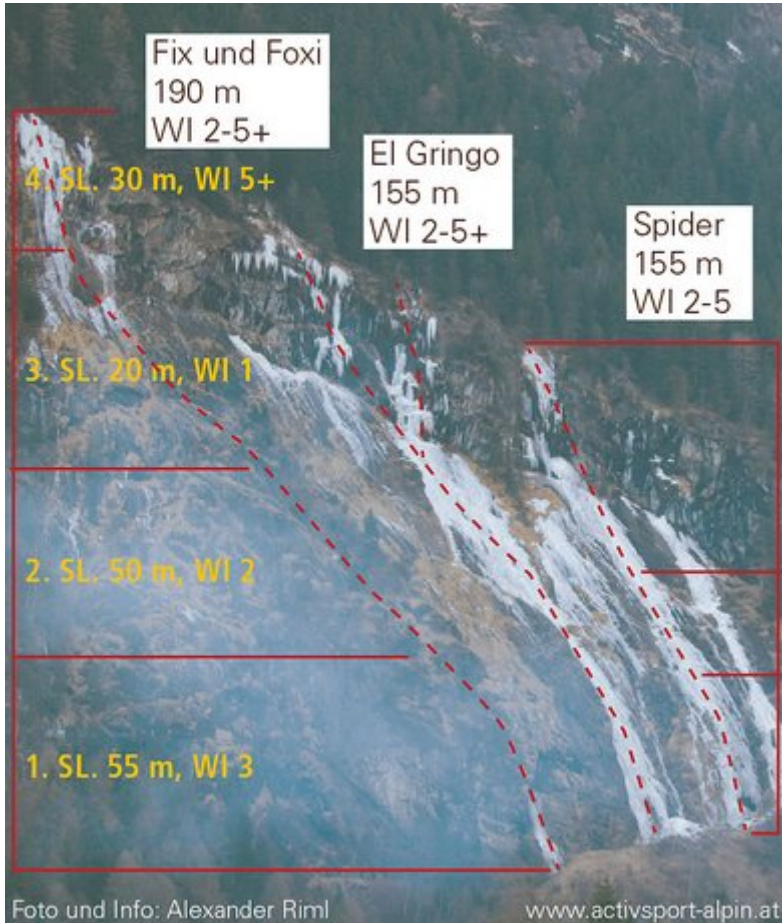

ÖTZTAL - TUMPEN / GRUBENBACHFALL SEKTOR GRUBENBACHFALL

Nr.	Name	Grad	Länge
	Fix und Foxi	WI 2-5+	190 m
	Spider	WI 2 / 5+	155 m
	El Gringo	WI 2 / 5+	155 m

Climbers Paradise Tirol

Climbing and boulder in Tirol online - 15 tourist regions and more than 1.000 climbing possibilities on Climber's Paradise Tirol. All topos in print quality, including detailed information about grades, access and safety.