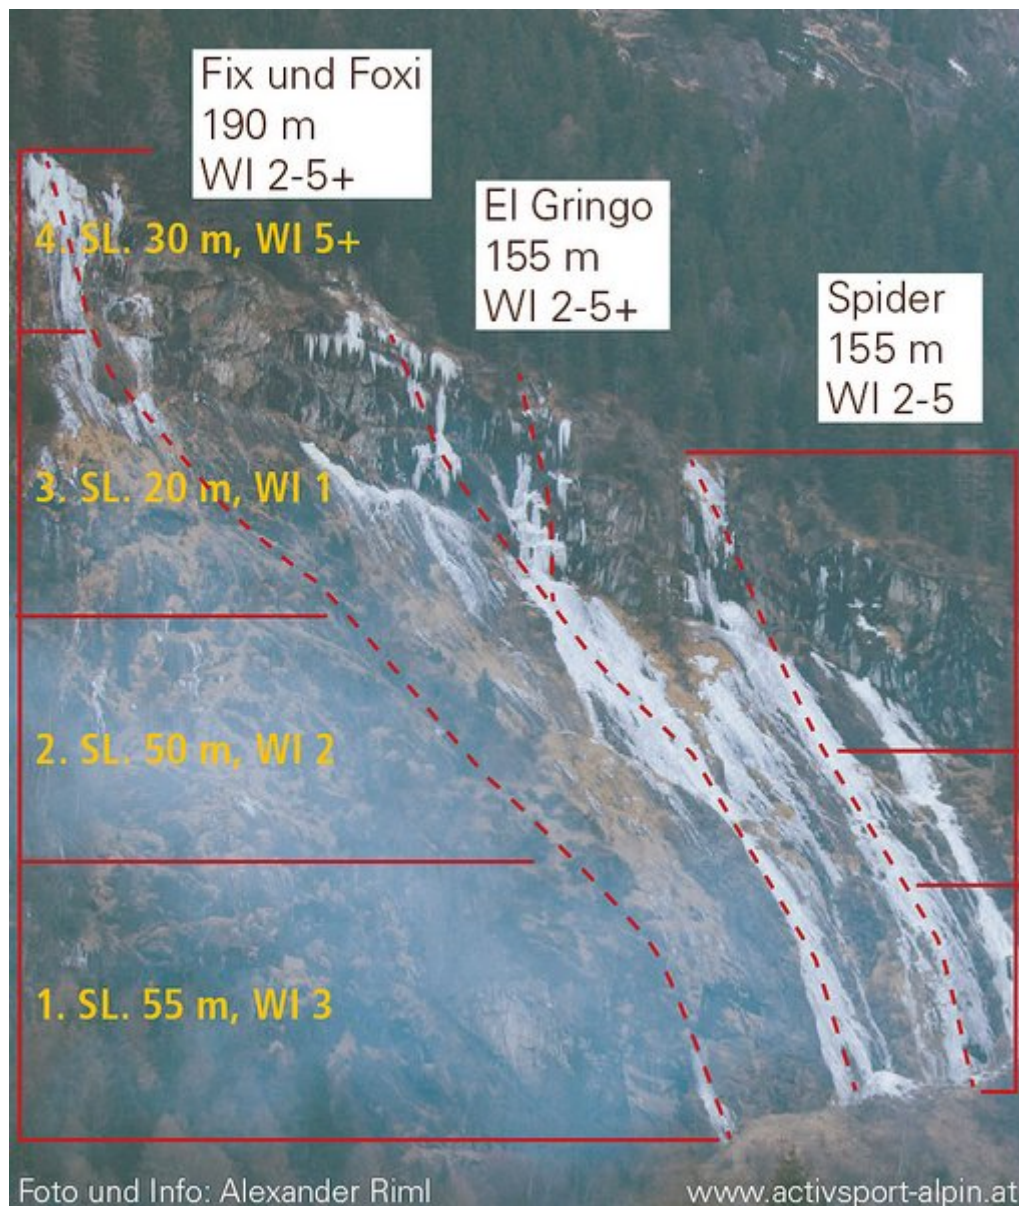

ÖTZTAL
TUMPEN / GRUBENBACHFALL

GRUBENBACHFALL

Nr.	Name	Grad	Länge
	Fix und Foxi	WI 2-5+	190 m
	Spider	WI 2 / 5+	155 m
	El Gringo	WI 2 / 5+	155 m

Climbers Paradise Tirol

Climbing and boulder in Tirol online - 15 tourist regions and more than 1.000 climbing possibilites on Climber's Paradise Tirol. All topos in print quality, including detailed information about grades, access and safety.