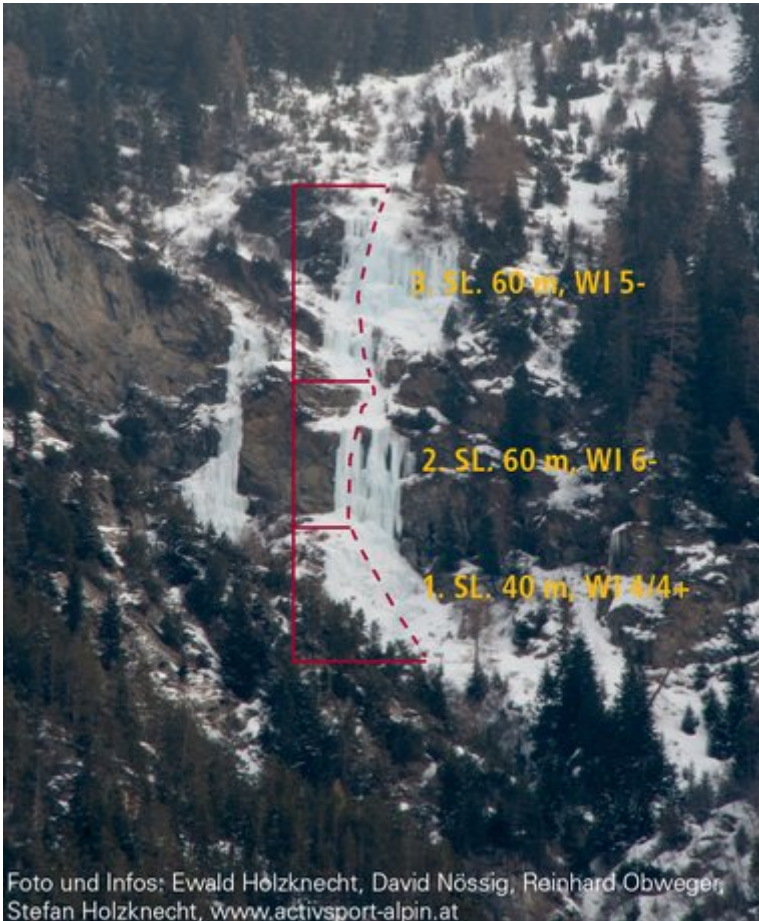

ÖTZTAL - LÄNGENFELD / RAUSCHWANDLE SEKTOR RAUSCHWANDLE

Nr.	Name	Grad	Länge
	Rauschwandle		

Climbers Paradise Tirol

Climbing and boulder in Tirol online - 15 tourist regions and more than 1.000 climbing possibilities on Climber's Paradise Tirol. All topos in print quality, including detailed information about grades, access and safety.