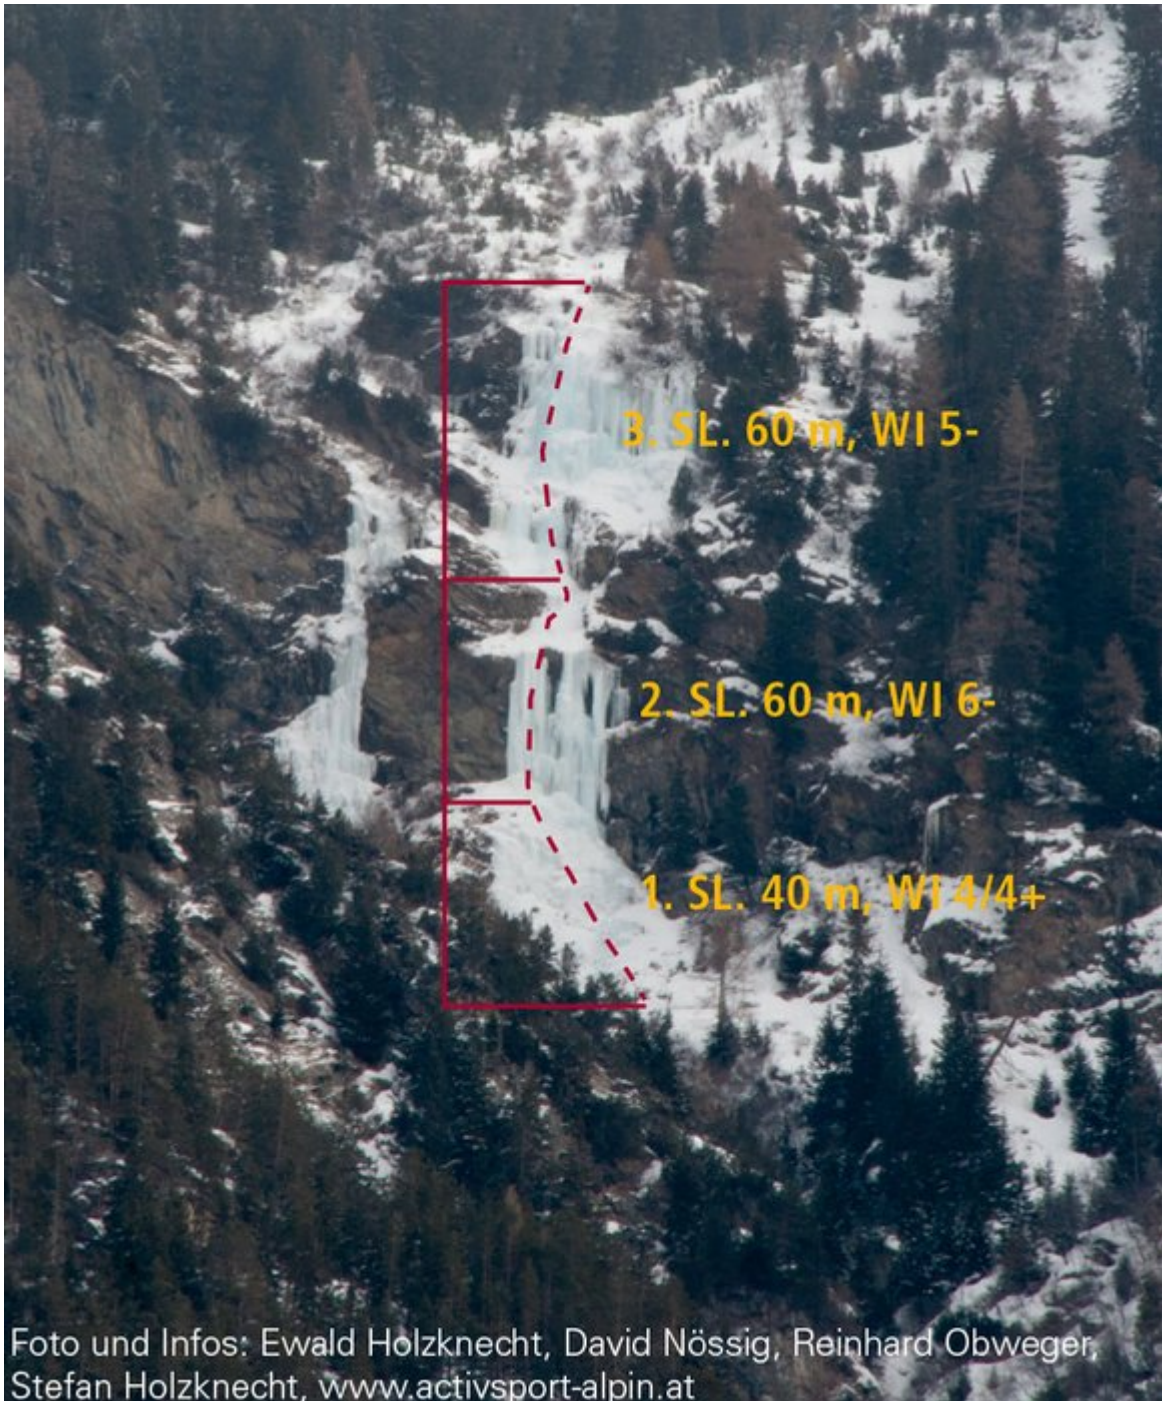

ÖTZTAL
LÄNGENFELD / RAUSCHWANDLE

RAUSCHWANDLE

Nr.	Name	Grad	Länge
	Rauschwandle		

Climbers Paradise Tirol

Climbing and boulder in Tirol online - 15 tourist regions and more than 1.000 climbing possibilities on Climber's Paradise Tirol. All topos in print quality, including detailed information about grades, access and safety.