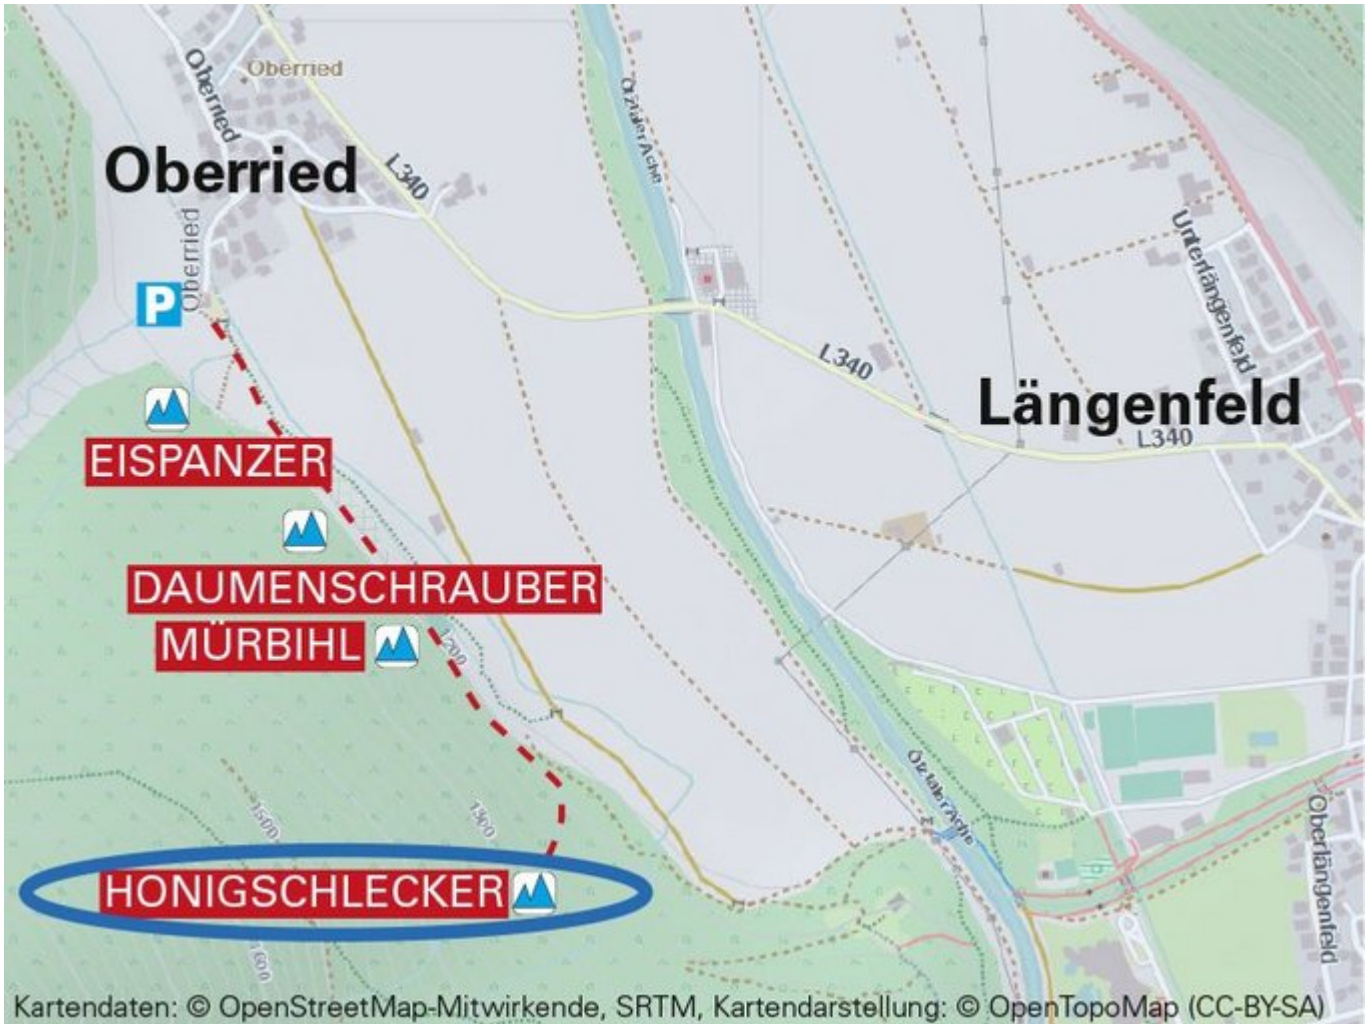

ÖTZTAL LÄNGENFELD / HONIGSCHLECKER

HONIGSCHLECKER

Nr.	Name	Grad	Länge
	Honigschlecker	WI 5	60 m

Climbers Paradise Tirol

Climbing and boulder in Tirol online - 14 tourist regions and more than 1.000 climbing possibilities on Climber's Paradise Tirol. All topos in print quality, including detailed information about grades, access and safety.