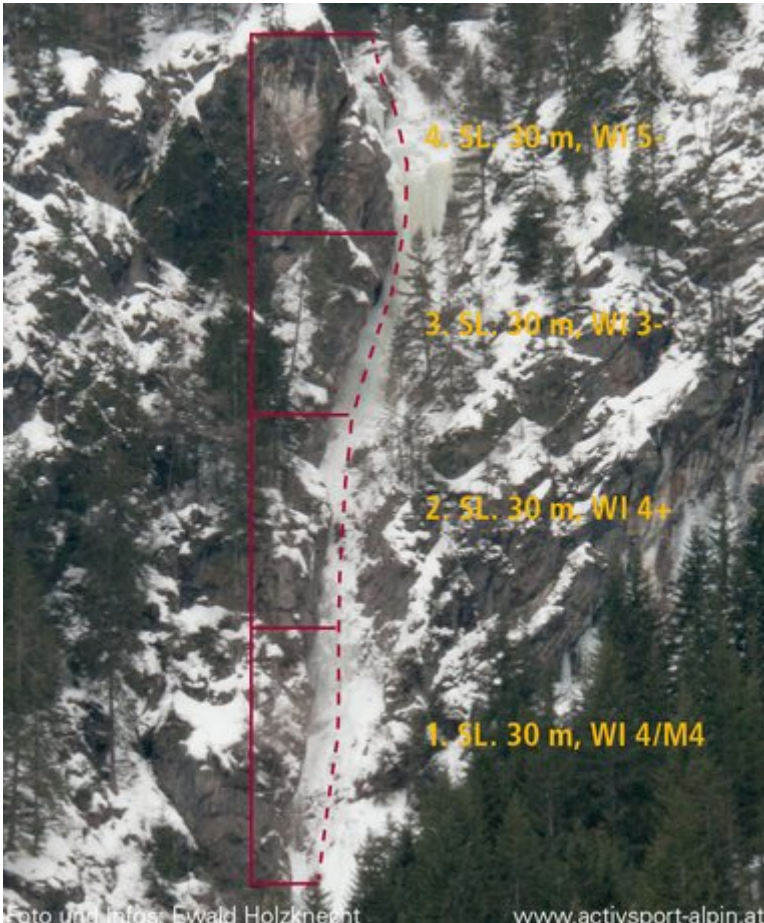

ÖTZTAL - LÄNGENFELD / FEIERABEND SEKTOR FEIERABEND

Nr.	Name	Grad	Länge
	Feierabend	WI 5-	120 m

Climbers Paradise Tirol

Climbing and boulder in Tirol online - 15 tourist regions and more than 1.000 climbing possibilities on Climber's Paradise Tirol. All topos in print quality, including detailed information about grades, access and safety.