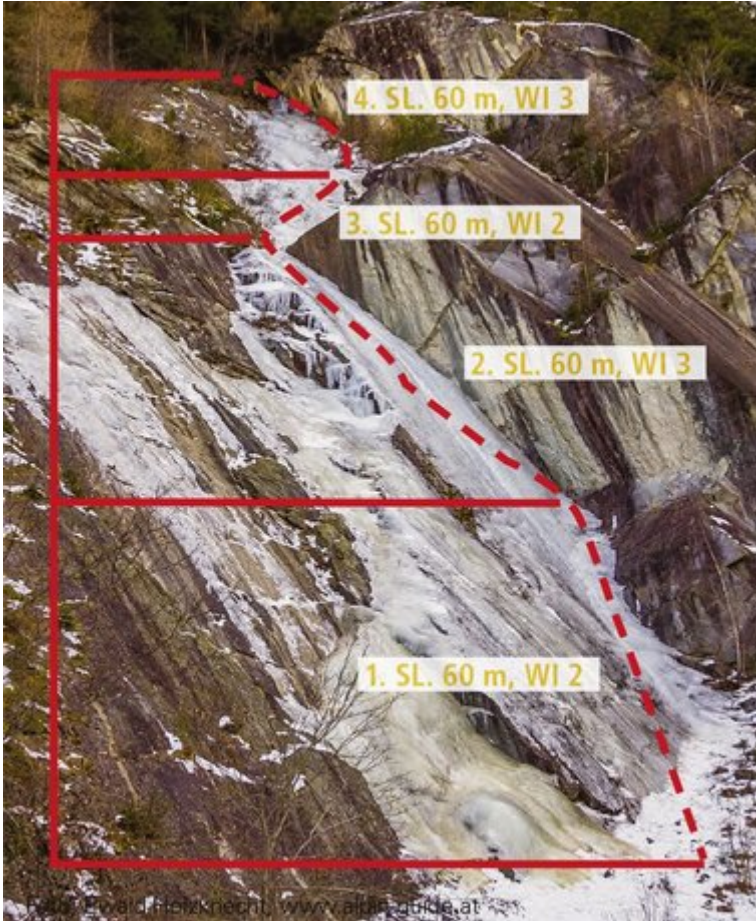

# ÖTZTAL - LÄNGENFELD / ALTER STEINBRUCH SEKTOR ALTER STEINBRUCH

| Nr. | Name                     | Grad  | Länge |
|-----|--------------------------|-------|-------|
|     | Alter Steinbruch (mitte) | WI 5  | 180 m |
|     | Alter Steinbruch (links) | WI 6- | 240 m |

## Climbers Paradise Tirol

Climbing and boulder in Tirol online - 14 tourist regions and more than 1.000 climbing possibilites on Climber's Paradise Tirol. All topos in print quality, including detailed information about grades, access and safety.