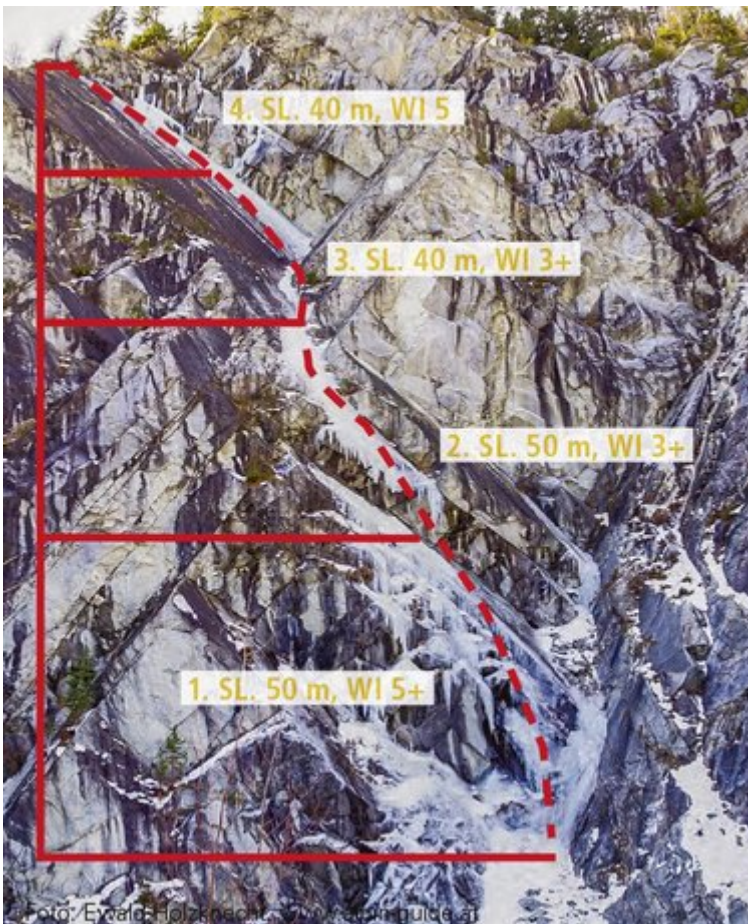

# ÖTZTAL - LÄNGENFELD / ALTER STEINBRUCH SEKTOR ALTER STEINBRUCH

| Nr. | Name                     | Grad  | Länge |
|-----|--------------------------|-------|-------|
|     | Alter Steinbruch (mitte) | WI 5  | 180 m |
|     | Alter Steinbruch (links) | WI 6- | 240 m |

## Climbers Paradise Tirol

Climbing and boulder in Tirol online - 14 tourist regions and more than 1.000 climbing possibilites on Climber's Paradise Tirol. All topos in print quality, including detailed information about grades, access and safety.