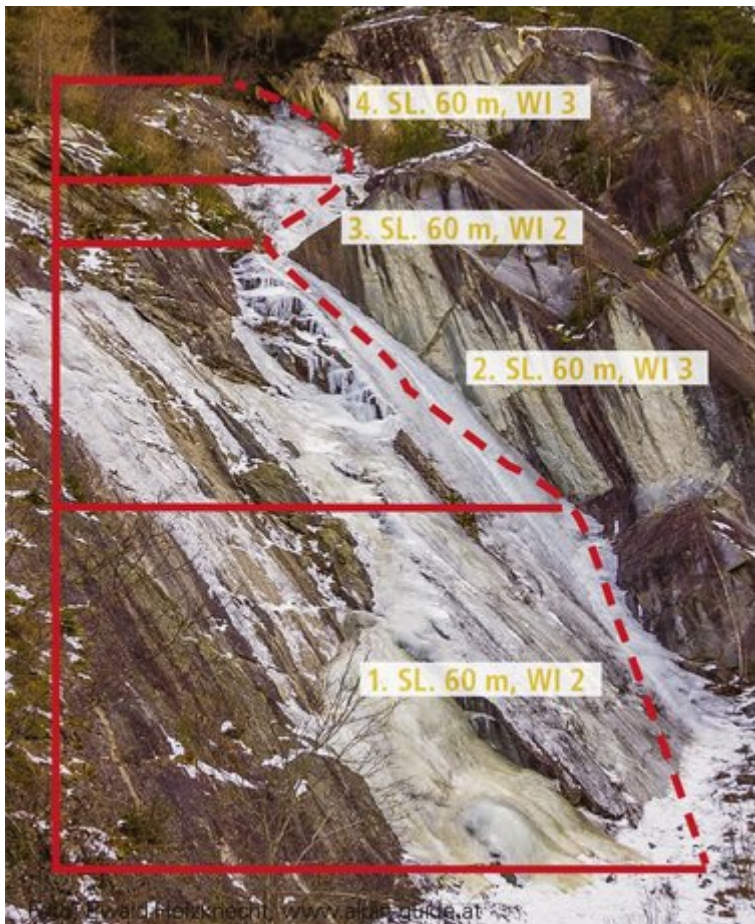

ÖTZTAL
LÄNGENFELD / ALTER STEINBRUCH

ALTER STEINBRUCH

Nr.	Name	Grad	Länge
	Alter Steinbruch (mitte)	WI 5	180 m
	Alter Steinbruch (links)	WI 6-	240 m
	Alter Steinbruch (rechts)	WI 3+	180 m

Climbers Paradise Tirol

Climbing and boulder in Tirol online - 14 tourist regions and more than 1.000 climbing possibilities on Climber's Paradise Tirol. All tops in print quality, including detailed information about grades, access and safety.