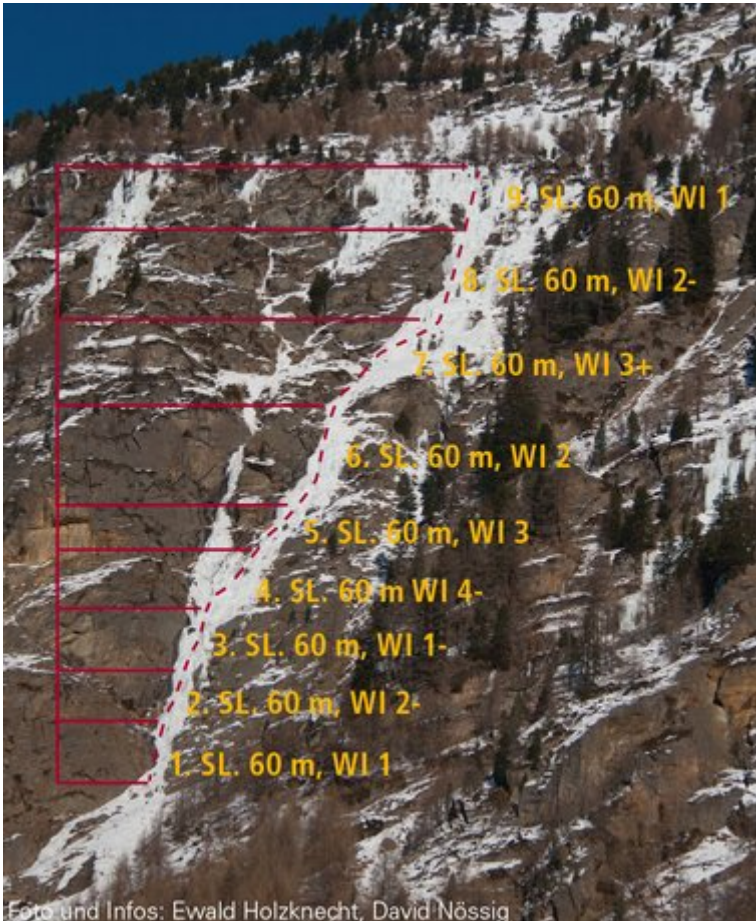

## ÖTZTAL - INNER ÖTZTAL / ALZENLEHNERFALL SEKTOR ALZENLEHNERFALL

Foto und Infos: Ewald Holzknicht, David Nössig

Nr.	Name	Grad	Länge
	Alzenlehnerfall	WI 4	540 m

### Climbers Paradise Tirol

Climbing and boulder in Tirol online - 15 tourist regions and more than 1.000 climbing possibilities on Climber's Paradise Tirol. All topos in print quality, including detailed information about grades, access and safety.