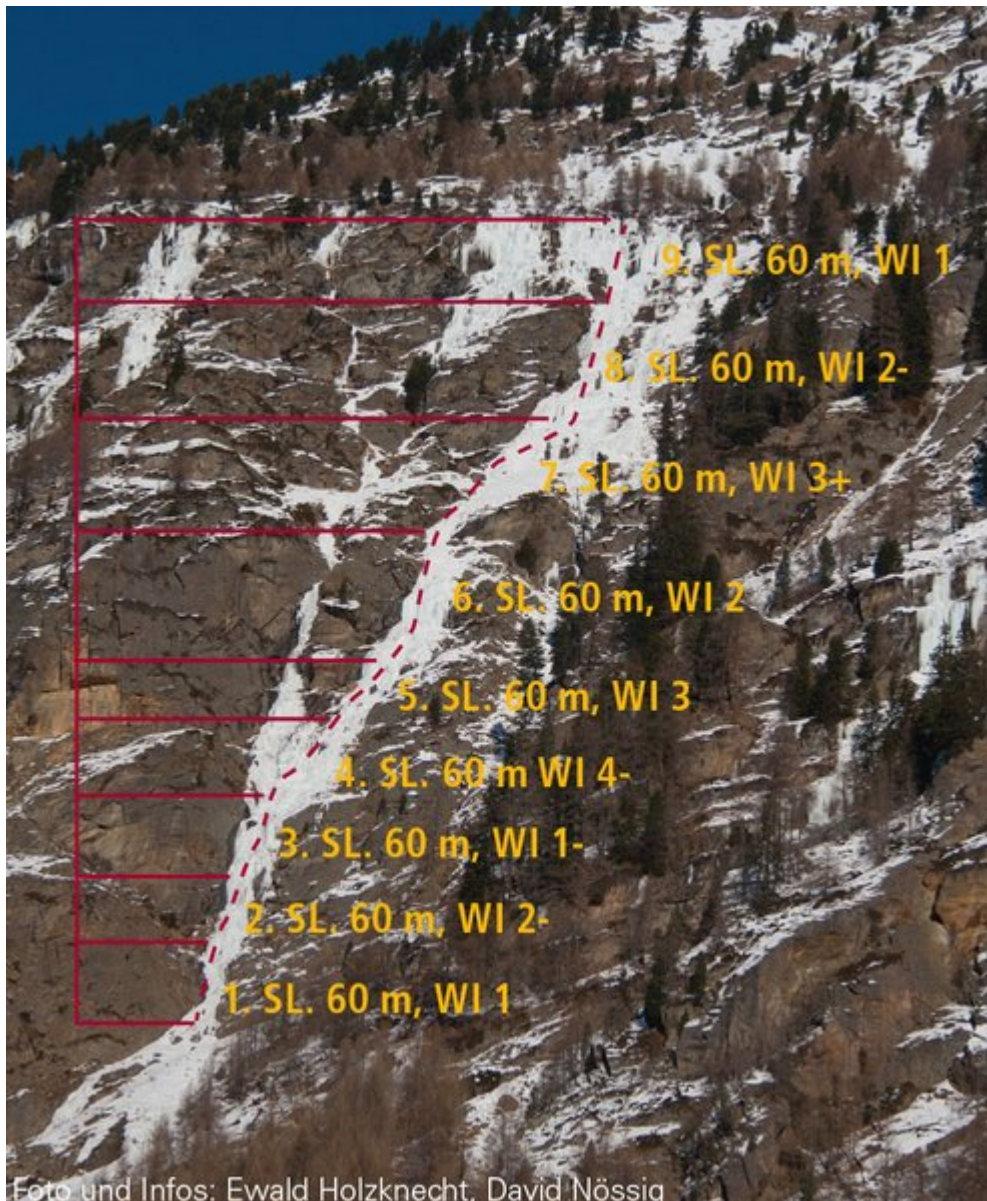

# ÖTZTAL INNER ÖTZTAL / ALZENLEHNERFALL

# ALZENLEHNERFALL

---

<b>Nr.</b>	<b>Name</b>	<b>Grad</b>	<b>Länge</b>
	Alzenlehnerfall	WI 4	540 m

---

## Climbers Paradise Tirol

Climbing and boulder in Tirol online - 15 tourist regions and more than 1.000 climbing possibilities on Climber's Paradise Tirol. All topos in print quality, including detailed information about grades, access and safety.