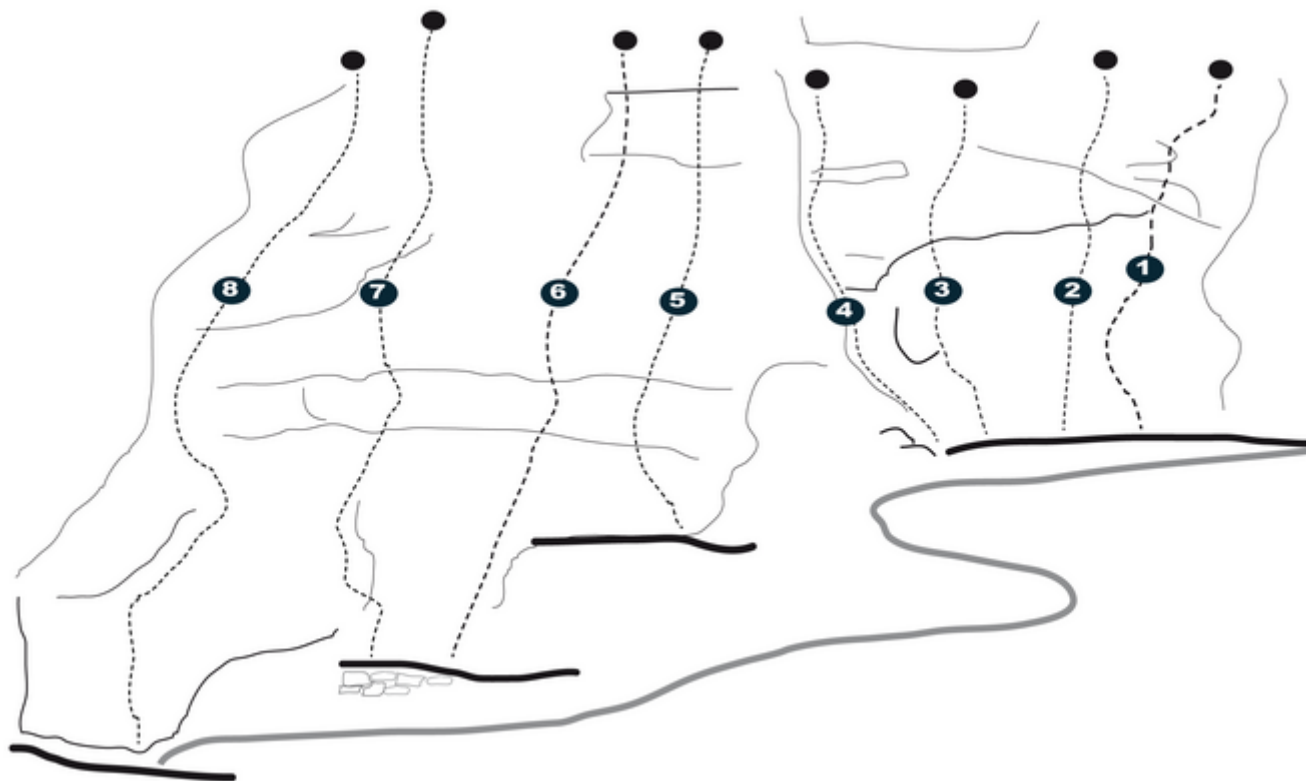

STEINBERGE
KINDERÜBUNGSFELS HALSER GRUND

APPROACH

3 Min from the street

APPROACH TIME

3 min - 3 min

KLETTERGARTEN BRECHLPLATTE

Nr.	Name	Grad	Länge
1	Rehlein	3a	20.0 m
2	Lisei's Weg	3c	20.0 m
3	Mogli	4a	20.0 m
4	Wurzelriss	4a	20.0 m

5	Silberstreif	5c	23.0 m
6	Schmiaglpapier	5b	25.0 m
7	Henkel Parade	4b	27.0 m
8	Kletterlehrling	4a	27.0 m

Climbers Paradise Tirol

Climbing and boulder in Tirol online - 15 tourist regions and more than 1.000 climbing possibilites on Climber's Paradise Tirol. All topos in print quality, including detailed information about grades, access and safety.