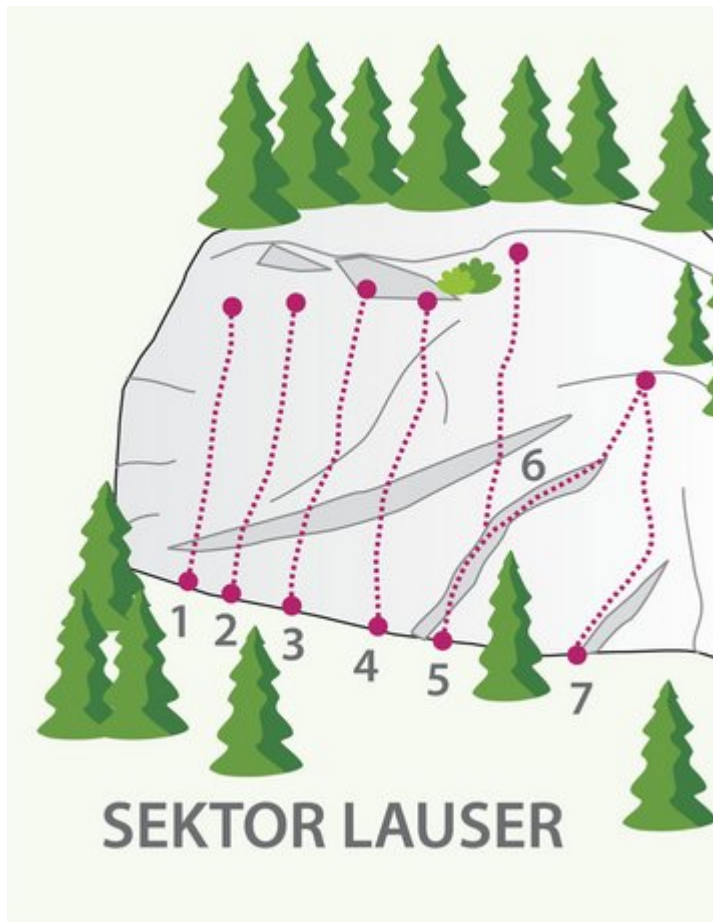

ÖTZTAL - OETZ
SEKTOR OETZ SEKTOR LAUSER

APPROACH

1 min

APPROACH TIME

1 min

Nr.	Name	Grad	Länge
1	Fidibus	3b	20.0 m
2	Schlumpf	3a	20.0 m
3	Maus	3c	20.0 m
4	Bandit	4a	20.0 m
5	Sonnelen	4c	25.0 m

6	Küken	3c	15.0 m
7	Lauser	5a	15.0 m

Climbers Paradise Tirol

Climbing and boulder in Tirol online - 15 tourist regions and more than 1.000 climbing possibilites on Climber's Paradise Tirol. All topos in print quality, including detailed information about grades, access and safety.