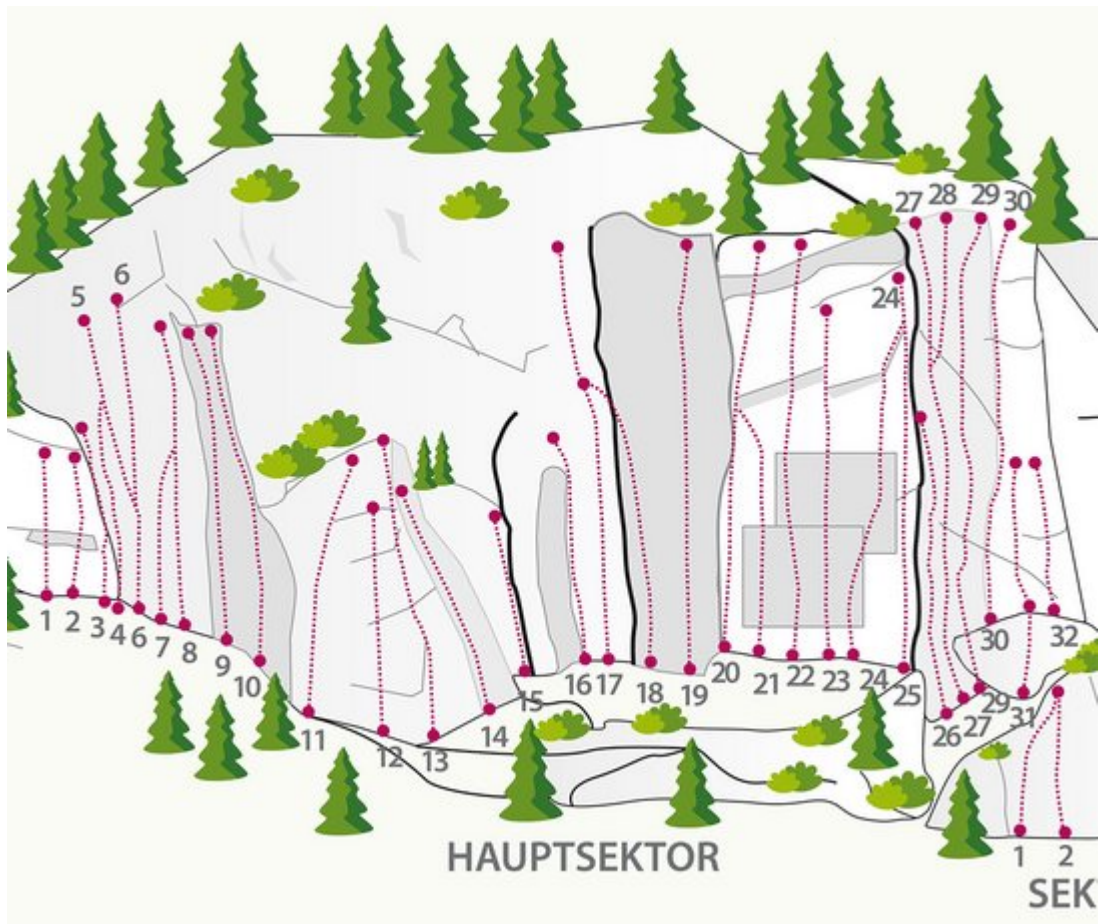

ÖTZTAL - OETZ
SEKTOR OETZ HAUPTSEKTOR

APPROACH

1 min

APPROACH TIME

1 min

Nr.	Name	Grad	Länge
1	Klein aber oho	6a	5.0 m
2	Flying Power	6a+	5.0 m
3	Filly	3a	8.0 m
4	Spätherbst	6b+	30.0 m
5	Flügel	6a+	30.0 m

6	Guater Haggen	6b	30.0 m
7	Amor	6a	30.0 m
8	Bizeps	6a	30.0 m
9	Kante	5b	20.0 m
10	Rampe	5c	20.0 m
11	Linke Wand	6a	20.0 m
12	Mittlere Wand	5a	18.0 m
13	Rechte Wand	5c	25.0 m
14	Dreier	3c	25.0 m
15	Gummi Fuzzi	6a+	15.0 m
16	Dr. Mabuse	6a	25.0 m
17	Schmidtchen-Schleicher	6b	30.0 m
18	Popey	6a+	30.0 m
19	Rumti Tumti	6c	30.0 m
20	Harakiri	6a	30.0 m
21	Touch and go	7a	20.0 m
22	Psycho	7a	30.0 m
23	Sturzflug	7a	20.0 m
24	Feuertanz	7b	20.0 m
25	Hokus Pokus	7a+	20.0 m
26	Game Over	6c+	20.0 m
27	Zwillingsriss	7b+	35.0 m
28	Variante	7c	35.0 m

29	Power come back	7a	30.0 m
30	Karl´s Kirchtage	6a	30.0 m
31	Freibier	6c+	7.0 m
32	Flop	7a+	7.0 m

Climbers Paradise Tirol

Climbing and boulder in Tirol online - 15 tourist regions and more than 1.000 climbing possibilites on Climber's Paradise Tirol. All topos in print quality, including detailed information about grades, access and safety.