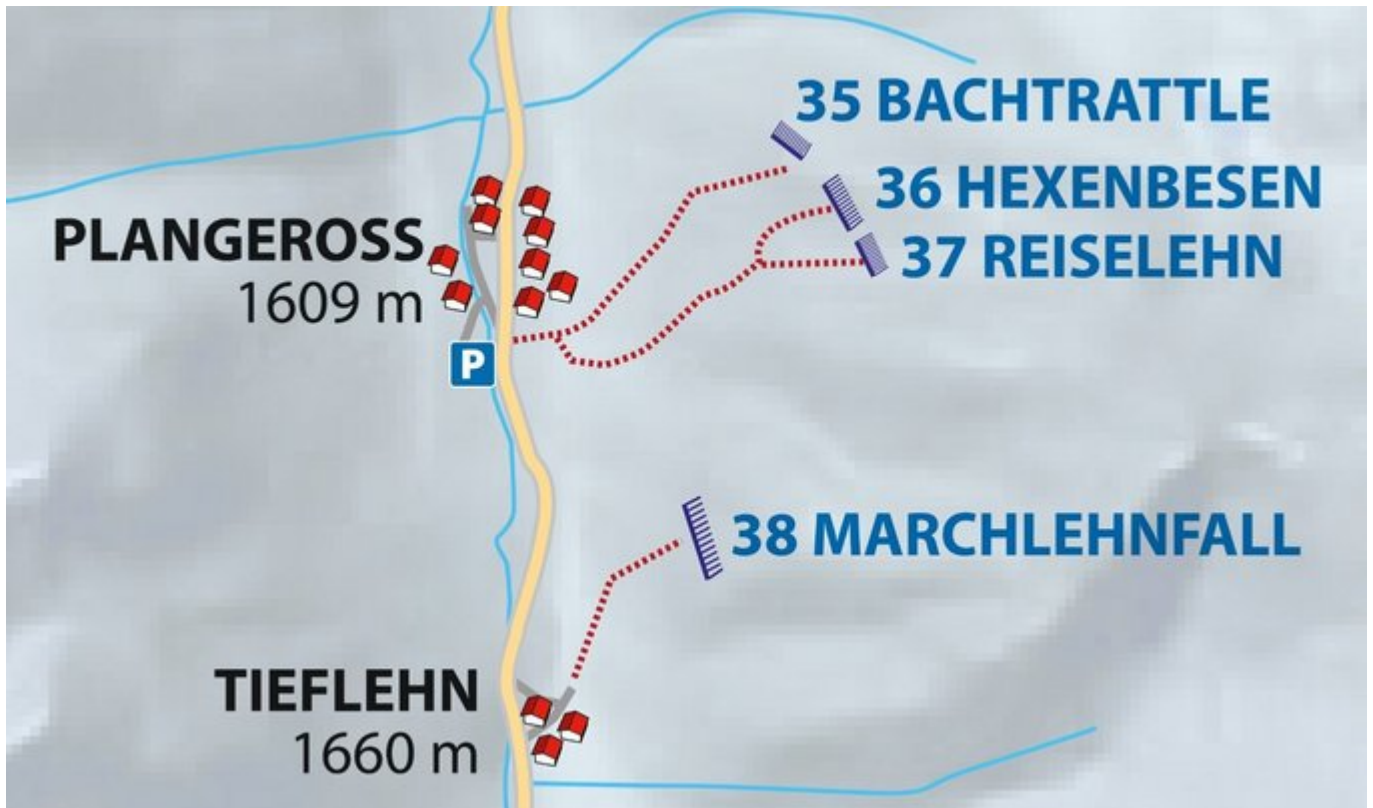

PITZTAL  
PLANGEROSS / BACHTRATTLE

# BACHTRATTLE

---

Nr.	Name	Grad	Länge
	Bachtrattle	WI 5	200 m

---