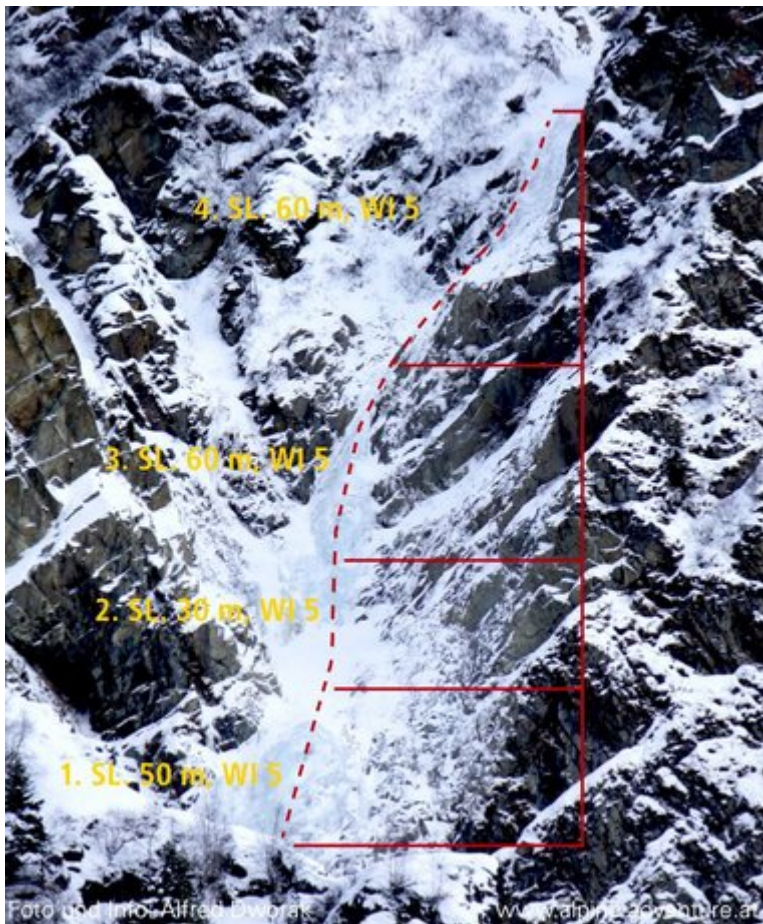

PITZTAL  
PLANGEROSS / BACHTRATTLE

# BACHTRATTLE

---

Nr.	Name	Grad	Länge
	Bachtrattle	WI 5	200 m

---